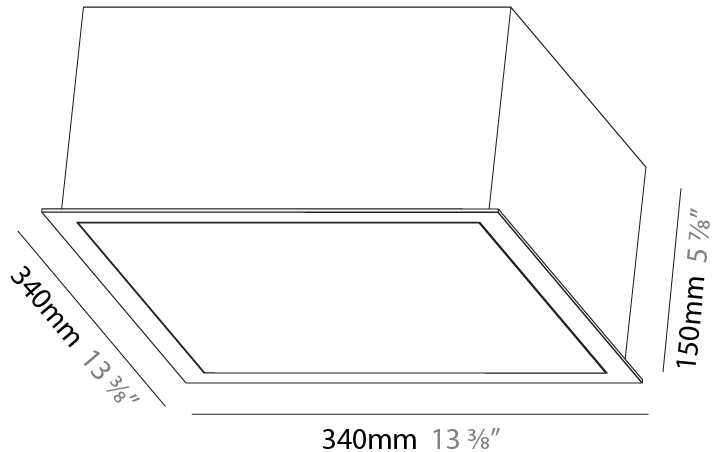

GENERAL

Series: Pi2
Subseries: Pi2 Standard
Brand: Prolicht
Division: Architectural
Mounting Type: Recessed
Mounting Location: Ceiling
Subcategory: Ambient

PHYSICAL

Shape: Square
Length (mm): 340
Length (in): 13 3/8
Width (mm): 340
Width (in): 13 3/8
Height (mm): 150
Height (in): 5 7/8
Ceiling Thickness (mm): 10 / 12.5 / 15 / 25 / 30
Ceiling Thickness (in): 3/8 or 1/2 or 9/16 or 1 or 1 3/16
Min. Recessing Depth (mm): 160
Min. Recessing Depth (in): 6 5/16
Light Distribution: Direct
Diffuser: PMMA - Opal or Micro-Prism
Fixture Finish: SSR / BKV / CWI / CRY / HAB / LAG / UFT / ITA / RUA / RUR / MIC / FTG / MYG / TWT / LOD / PUS / FRO / FUP / KIA / POP / BLS / SPG / MEY / GOH / GUM / CHC / COM / ABZ / JAG / OBR / MOS / ROR
Fixture Material: Aluminum

ELECTRICAL

Lamp Type: LED (Zhaga Standard)
Input Wattage (W): 12.4
Total Output Wattage (W): 10.8
Dimming: Tri-Mode (Non-Dimming and Phase Dimming (120Vac only) and 0-10V Dimming)
Driver Included: Yes
Driver Location: Integrated
Driver Type: Constant Current - Universal
Driver Class: Class 2
Input Voltage (V): 120 - 277
Constant Current (MA): 350

LED

Color Temperature (°K): 3000 / 3500 / 4000
Max. Delivered Lumen (lm): 880 / 950 / 970
CRI: >80 CRI
Efficiency (%): 0.65
Lamp Life (hrs): 50000

OPTICAL

RATINGS AND CERTIFICATIONS

Certified By: Certified for North American Standards
IP rating: IP20