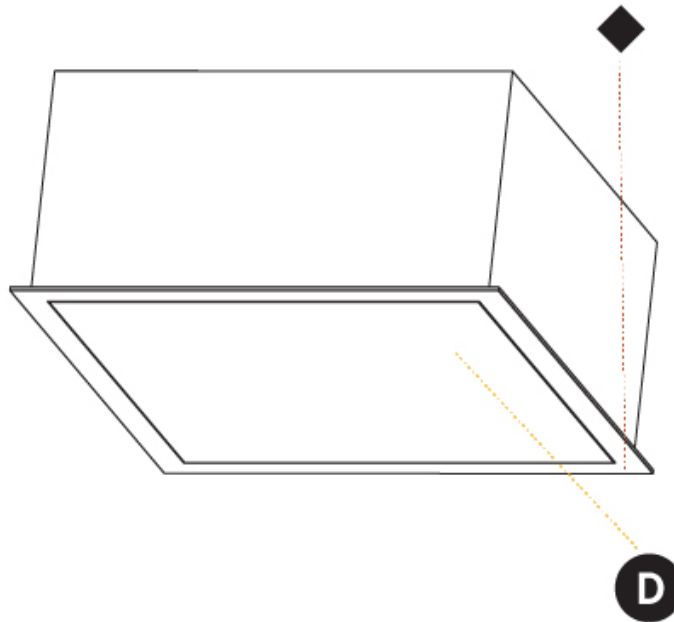

A37741-

PROJECT	_____
TYPE	_____
SPECIFIER	_____
QUANTITY	_____
DATE	_____

A