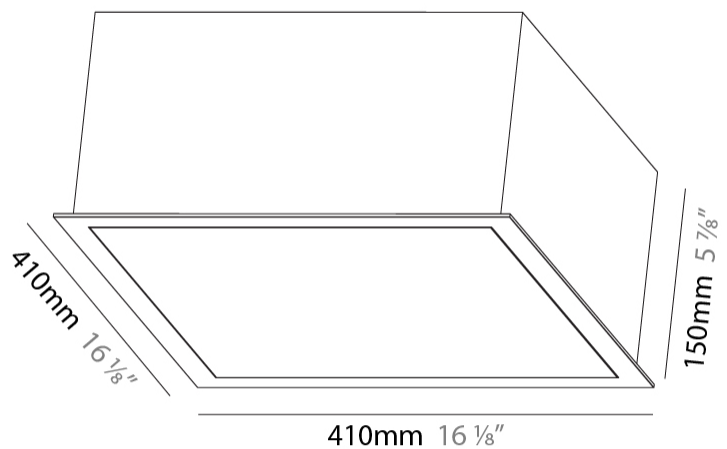

GENERAL

Series: Pi2
Subseries: Pi2 Standard
Brand: Prolicht
Division: Architectural
Mounting Type: Recessed
Mounting Location: Ceiling
Subcategory: Ambient

PHYSICAL

Shape: Square
Length (mm): 410
Length (in): 16 1/8
Width (mm): 410
Width (in): 16 1/8
Height (mm): 150
Height (in): 5 7/8
Ceiling Thickness (mm): 10 / 12.5 / 15 / 25 / 30
Ceiling Thickness (in): 3/8 or 1/2 or 9/16 or 1 or 1 3/16
Min. Recessing Depth (mm): 160
Min. Recessing Depth (in): 6 5/16
Light Distribution: Direct
Diffuser: PMMA - Opal or Micro-Prism
Fixture Finish: SSR / BKV / CWI / CRY / HAB / LAG / UFT / ITA / RUA / RUR / MIC / FTG / MYG / TWT / LOD / PUS / FRO / FUP / KIA / POP / BLS / SPG / MEY / GOH / GUM / CHC / COM / ABZ / JAG / OBR / MOS / ROR
Fixture Material: Aluminum

ELECTRICAL

Lamp Type: LED (Zhaga Standard)
Input Wattage (W): 12.4
Total Output Wattage (W): 10.8
Dimming: Tri-Mode (Non-Dimming and Phase Dimming (120Vac only) and 0-10V Dimming)
Driver Included: Yes
Driver Location: Integrated
Driver Type: Constant Current - Universal
Driver Class: Class 2
Input Voltage (V): 120 - 277
Constant Current (MA): 350

LED

Color Temperature (°K): 3000 / 3500 / 4000
Max. Delivered Lumen (lm): 1140 / 1156 / 1180
CRI: >80 CRI
Efficiency (%): 0.65
Lamp Life (hrs): 50000

OPTICAL

RATINGS AND CERTIFICATIONS

Certified By: Certified for North American Standards
IP rating: IP20